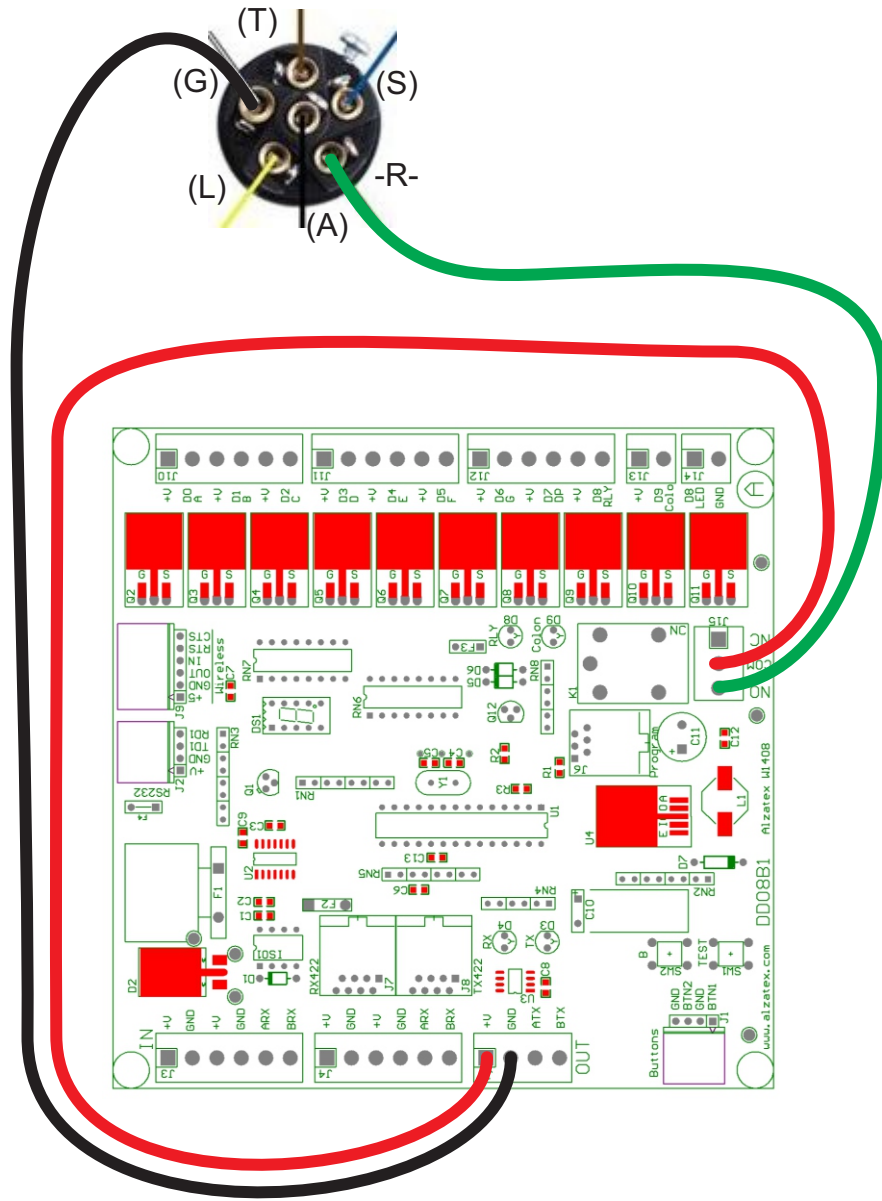

Items required:

Trailer connector and wire

Qty 1 - Trailer connector, 6-way (11-604)

Qty 30ft - 18-2 Rubber SO cord with black sheath

Camera LED 2-Cond Cable Connector Wiring:

(S) Black = Camera LED+

(G) White = Ground

SO cord, 2-Conductor, 18GA

Length = 15 to 50ft

DSP3601A Center Digit Horn accessory wiring

6-Way Vehicle mount trailer connector:

(G) White = Horn Relay Ground

(S) Blue = Spare

(T) Brown = Spare

(A) Black = Spare

(L) Yellow = Spare

(R) Green = Horn Relay

DSP3601A Center Digit Horn accessory wiring

6-Way Vehicle mount trailer connector:

- (G) White = Horn Relay Ground
- (S) Blue = Spare
- (T) Brown = Spare
- (A) Black = Spare
- (L) Yellow = Spare
- (R) Green = Horn Relay