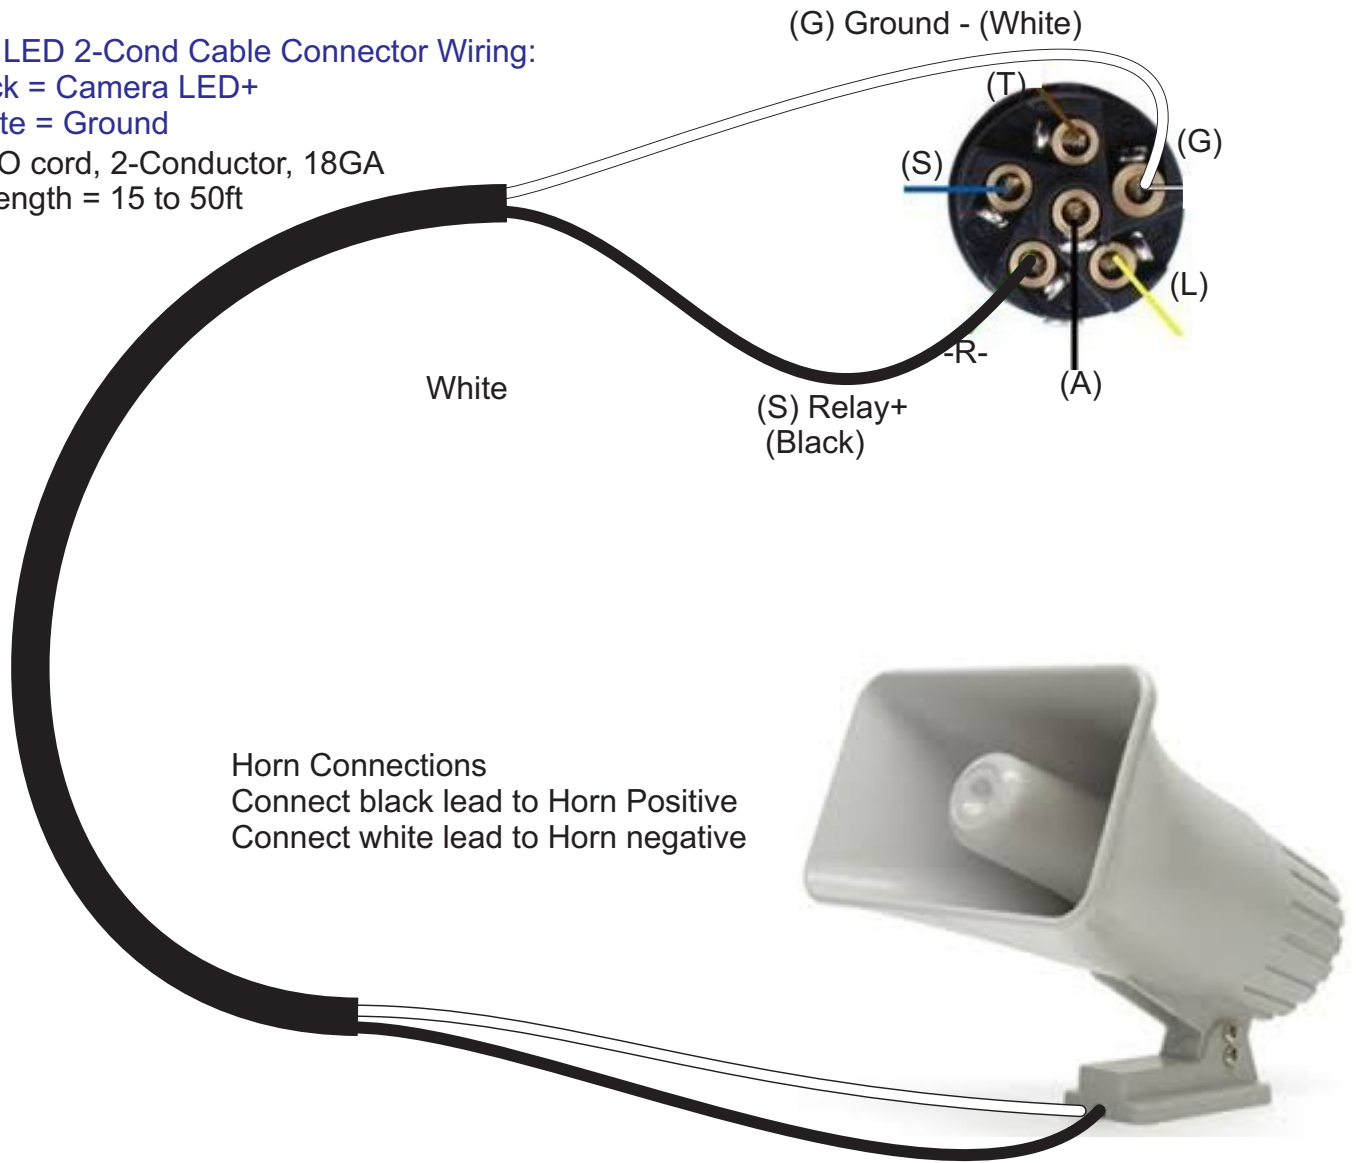

Items required:

Trailer connector and wire

Qty 1 - Trailer connector, 6-way (11-604)

Qty 30ft - 18-2 Rubber SO cord with black sheath

Camera LED 2-Cond Cable Connector Wiring:

(S) Black = Camera LED+

(G) White = Ground

SO cord, 2-Conductor, 18GA

Length = 15 to 50ft

DSP3601A Center Digit Horn accessory wiring

6-Way Vehicle mount trailer connector:

(G) White = Horn Relay Ground

(S) Blue = Spare

(T) Brown = Spare

(A) Black = Spare

(L) Yellow = Spare

(R) Green = Horn Relay

DSP3601A Center Digit Horn accessory wiring

6-Way Vehicle mount trailer connector:

- (G) White = Horn Relay Ground
- (S) Blue = Spare
- (T) Brown = Spare
- (A) Black = Spare
- (L) Yellow = Spare
- (R) Green = Horn Relay