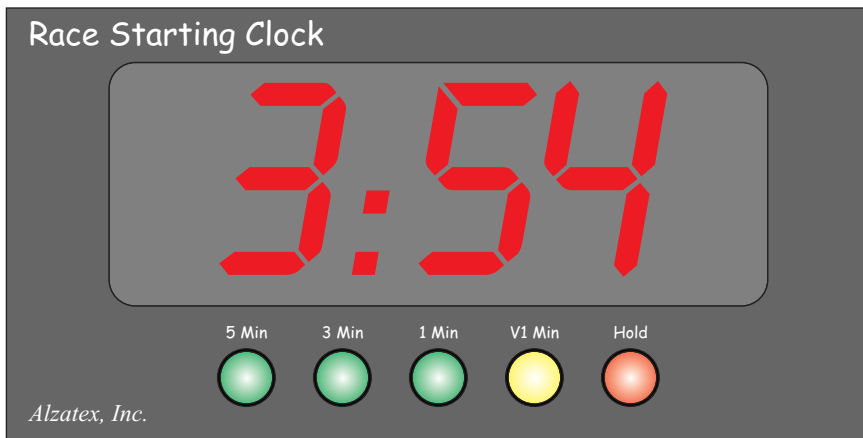

DSP3603A Display

Camera LED with 30ft cord

DSP204B5-OBSC Starting Clock Controller

Controller with 30ft cord

Power Supply

Power Cord (15ft long)