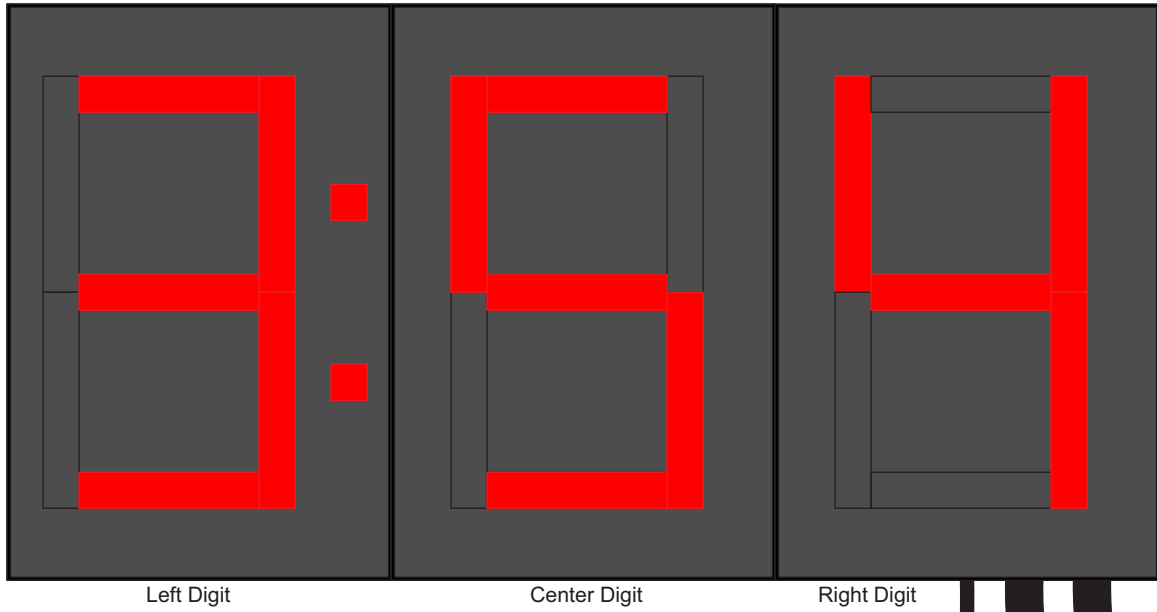

DSP3603A Display

Camera LED with 30ft cord

DSP204B5-OBSC Starting Clock Controller

Controller with 30ft cord

Power Supply

Power Cord (15ft long)